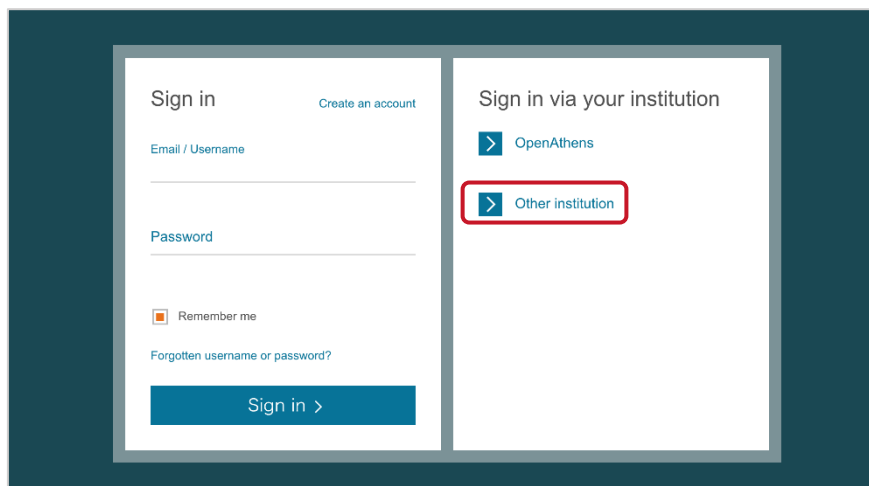

ScienceDirect 学外からのアクセス方法

1. ScienceDirect (<http://www.sciencedirect.com/>)にアクセスする
2. 画面上部の Sign in をクリック

3. Other institution をクリック

4. Select your region or group をクリックし、Japanese Research and Education (GakuNin)を選択する

The screenshot shows the ScienceDirect login interface. At the top left is the ScienceDirect logo. To the right, it says "Journals & Books" with a help icon. Below the logo, there is a section titled "Login via your institution" with a sub-header "OpenAthens login" and a logo. A search box is present with the text "Search for your institution and click the name to login." Below this, there is a dropdown menu with the text "Or choose your institution's region or group and click the name from the results below to login." and "Select your region or group" with a downward arrow. The dropdown menu is highlighted with a red box.

5. 表示された一覧から佐賀大学をクリックする
6. 佐賀大学のユーザーID とパスワードを用いてログインする

The screenshot shows the SAGA UNIVERSITY login page. At the top, there is the SAGA UNIVERSITY logo and the text "SAGA UNIVERSITY 国立大学法人 佐賀大学". Below this, there is a section titled "Single Sign-On Login Authentication" with a sub-header "Saga University Single Sign-On Login Authentication". There are two input fields: "ユーザーID (User ID):" and "パスワード (Password):". Below the input fields, there is a red button labeled "ログイン (Login)".