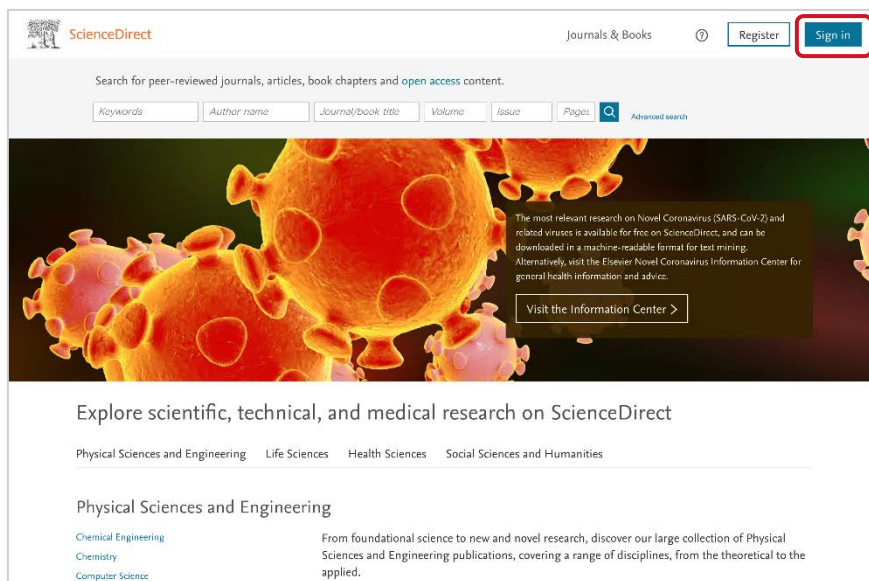

ScienceDirect 学外からのアクセス方法

1. ScienceDirect (<http://www.sciencedirect.com/>)にアクセスする
2. 画面上部の Sign in をクリック

3. Other institution をクリック

4. Select your region or group をクリックし、Japanese Research and Education (GakuNin)を選択する

The screenshot shows the ScienceDirect login interface. At the top left is the ScienceDirect logo. To the right, it says "Journals & Books" with a help icon. Below the logo, there is a section titled "Login via your institution" with a sub-header "OpenAthens login" and a logo. A search box is present with the text "Search for your institution and click the name to login." Below this, there is a dropdown menu with the text "Or choose your institution's region or group and click the name from the results below to login." and "Select your region or group" with a downward arrow. The dropdown menu is highlighted with a red box.

5. 表示された一覧から佐賀大学をクリックする
6. 佐賀大学のユーザーID とパスワードを用いてログインする

The screenshot shows the SAGA UNIVERSITY login page. At the top, there is the SAGA UNIVERSITY logo and the text "SAGA UNIVERSITY 国立大学法人 佐賀大学". Below this, there is a section titled "Single Sign-On Login Authentication" with a sub-header "Saga University Single Sign-On Login Authentication". There are two input fields: "ユーザーID (User ID):" and "パスワード (Password):". Below the input fields, there is a red button labeled "ログイン (Login)".